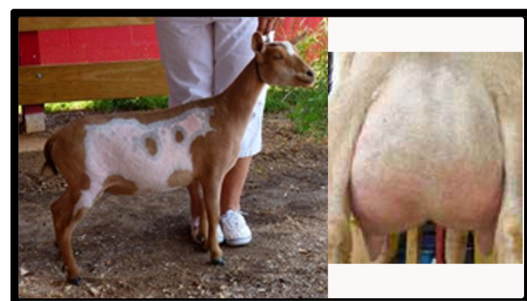

SDS: Double Durango Mushashi
1 X First Place
1 X Reserve Grand Champion Buck

SDDD: Kids Corral TSG Wind Chime