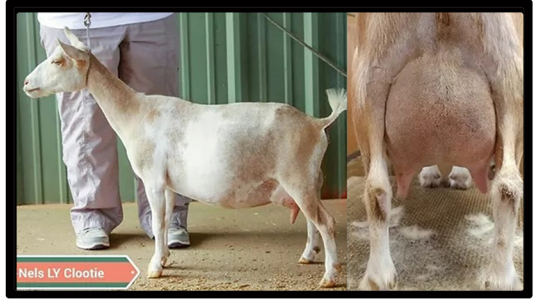

DDSD: GCH Dill's GA Pancetta 3*M VEEE 90

No photo found yet

DSSD: Sterling Dwarfs April

SDSD: Double Durango Sushi

SSSD: SG J-Nels LY Clootie 3*M VEVE 89

DDSS: Dill's D Two-Step ++*B

No photo found yet

DSSS: Strike It Rich Baron